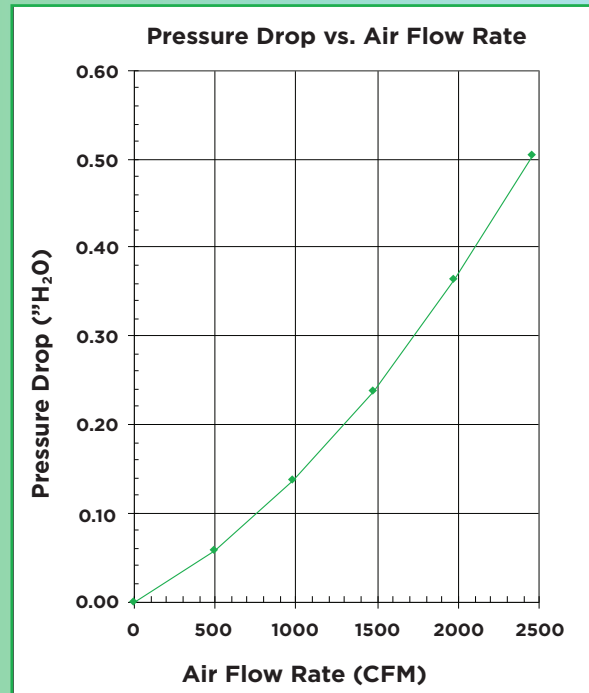

Available Sizes

12x24x12	12x24x15	12x24x22	12x24x30
20x20x12	20x20x15	20x20x22	20x20x30
20x24x12	20x24x15	20x24x22	20x24x30
24x24x12	24x24x15	24x24x22	24x24x30