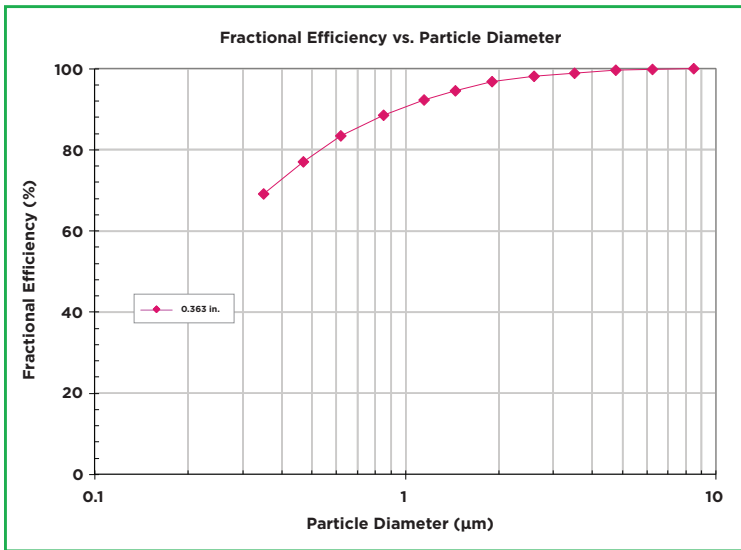

MERV 14 Pocket Air Filter

Convenience Where You Need It Most

Filterbuy Pocket Air Filters offer flexible solutions to meet your air quality needs. Choose from a variety of configurations of 5, 6, 8, or 10 pockets, depths ranging from 12 to 30 inches, and up to 80 square feet of effective media area. For optimal performance, select the largest filter that fits within your system's airflow capacity and available space. Prioritize filters with the most effective media area for superior air filtration.

Top Reasons to Choose Filterbuy Business

- Wholesale pricing from the factory
- 100,000 filters produced daily
- Any custom size filter can be made
- Order online or via your dedicated representative
- Filterbuy Business is your source for pleated air filters, rigid box filters, ring panels/links, pocket box filters, minipleats, v-cells, HVAC belts, and more