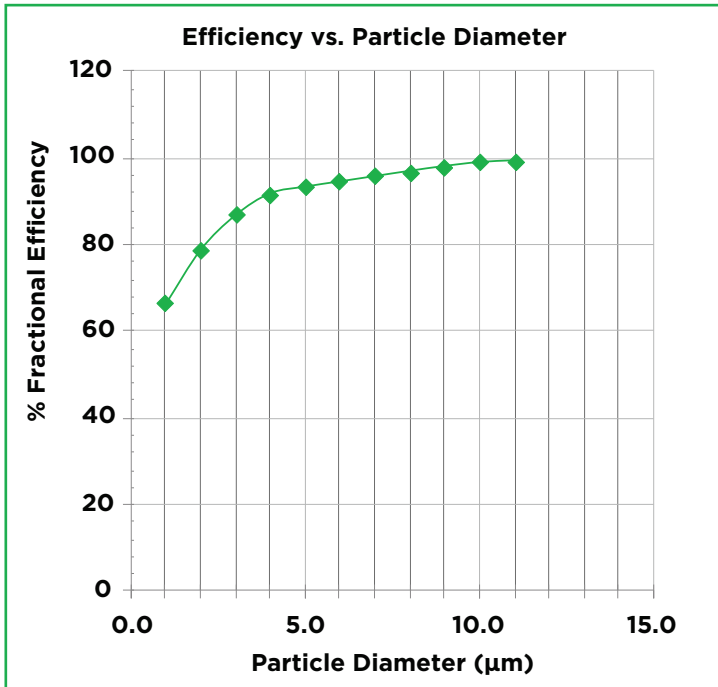

M13 Rigid Cell Filter w/ Header

Convenience Where You Need It Most

Filterbuy Business offers Rigid Cell replacement filters with a header or without a header for both 6" and 12" depths. Our cell filters offer extended surface area and are excellent at dust holding capacity. Our Rigid Cell Filters are suitable for most any commercial on industrial HVAC system. All of our Rigid filters are enclosed in a galvanized steel frame and the media is supported by wire backing as well as plastic fingers to ensure support.

Top Reasons to Choose Filterbuy Business

- Wholesale pricing from the factory
- 100,000 filters produced daily
- Order online or via your dedicated representative
- Filterbuy Business is your source for pleated air filters, rigid box filters, ring panels/links, pocket filters, minipleats, v-cells, HVAC belts, and more