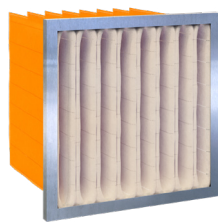

Standard Pleated Filters

Available in MERV 8, 11, 13, & MERV 10 Odor Eliminator

V-Cell Air Filters

Available in MERV 11, 13, 14 & 15

Mini-Pleats

Available in MERV 11, 13, 14 & 15

Accordion Filters

Available in MERV 11 & 13, Compatible with AprilAire & Trane

Rigid Cells

Available with or without a header

Pocket Filters

Available in MERV 13, 14, & 15

Ring/Link Panel Filters

Available in MERV 8 2 & 3 Ply

HVAC Belts

All popular sizes available

Cut/Roll Media

Available in rolls or pads